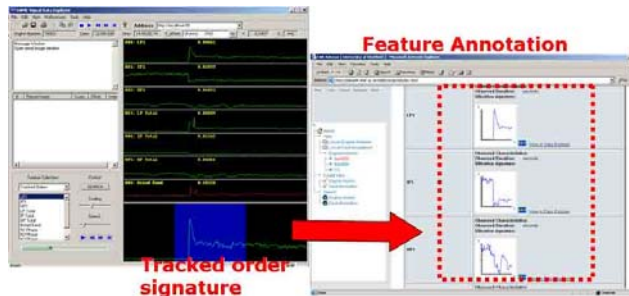

MANAGING COMPLEXITY

Can you turn data into decisions?

At no time in the past have organisations had the capability to gather and store such vast amounts of data. Information and operational data from multiple sources flow into enterprises with ever-increasing volume and speed. More than ever, organisations are looking for the means to derive **value** from the incredible volumes of data already collected and warehoused.

DATA + CONTEXT = KNOWLEDGE

“If organisations can free their key experts from the tyranny of data analysis, this can lead to surprising insights and innovations. In not doing so, companies are at great risk of missing growth opportunities and are at greater risk of being forced out of business entirely.”
Motorsport Business Manager

“What we need is a tool like GOOGLE, but for data, and if we could then store our searches, categorise them, and structure what we’ve found, it would really be something.” Engine Tuning Expert

KomPlex-1™

Virtual Expert for Signals (VES)

KomPlex-1™ is an application independent solution for overcoming information overload, turning the tyranny of data into searchable knowledge and on-time decision support.

Once time and expense has gone into collecting data, the last thing we want is to tie-up our high-value experts searching through it. We need new tools for managing time series data. Also, we want to remember what we’ve seen and learn from it.

KomPlex-1™

- Quickly search for similar patterns and find trends.
- Manage the results of the data search process.
- Rapidly recover records for supporting evidence.
- Help train new engineers and experts.
- Provide non-intuitive system insights.
- Interface to legacy systems and data servers.

VALUE PROPOSITION